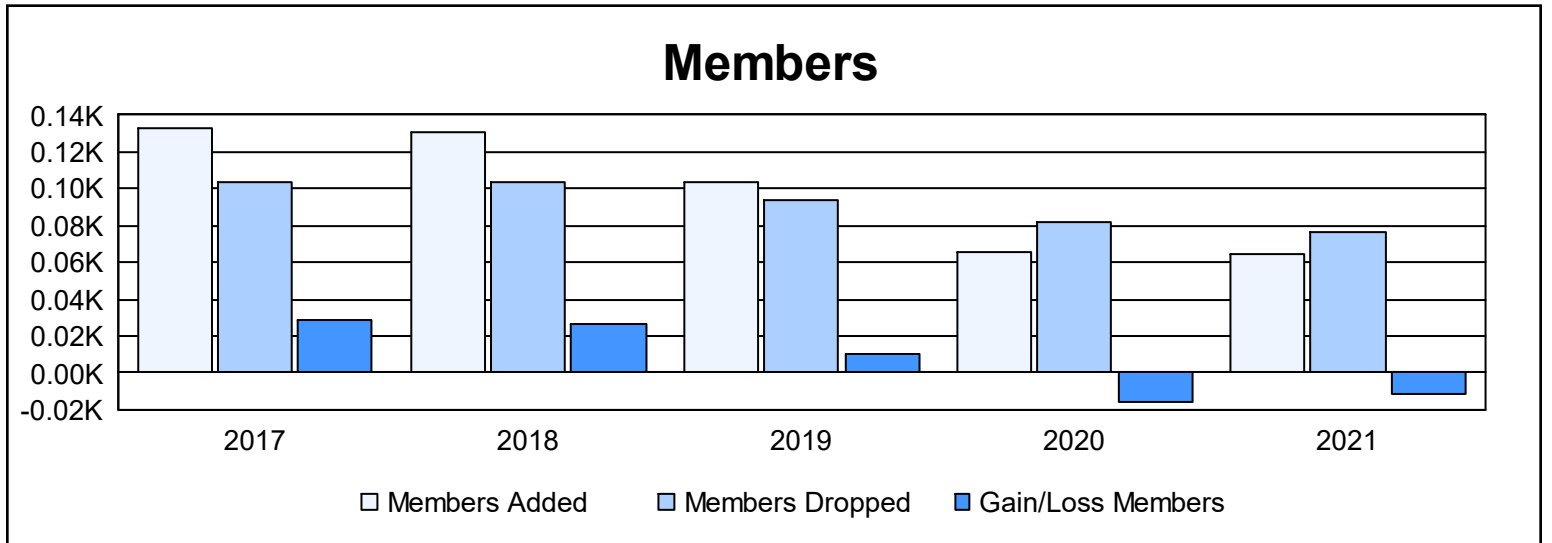

Year	New Clubs	Dropped Clubs	Gain/ Loss Clubs	New Members	Charter Members	Reinstate Members	Transfer Members	Total Member Added	Total Members Dropped	Gain/ Loss Members
2016-2017	1	0	1	70	52	3	8	133	104	29
2017-2018	1	0	1	100	20	1	10	131	104	27
2018-2019	0	0	0	89	5	2	8	104	94	10
2019-2020	0	0	0	62	0	0	4	66	82	-16
2020-2021	0	0	0	56	0	3	6	65	76	-11
<b>Average</b>	<b>0</b>	<b>0</b>	<b>0</b>	<b>75</b>	<b>15</b>	<b>2</b>	<b>7</b>	<b>100</b>	<b>92</b>	<b>8</b>

### Membership Composition June 2021 Cumulative